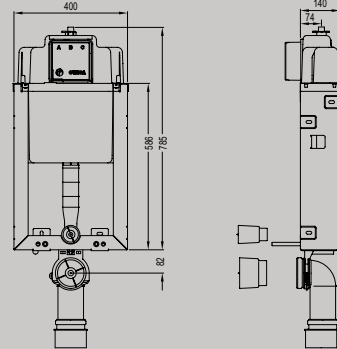

WISA XS systems

WISA presents a range of XS systems, only 38cm wide: So Xtra Small. From XS toilet system to XS wash basin frame WISA offers reliability and quality in a handy size. WISA XS systems are suitable for dry wall construction and can be installed behind the wall, in light wall metal studs, or in front of the wall with a dry board finish. WISA XS Mont systems are suitable for wet construction.

Finishing of the wall

WISA XS

WISA XS mont

Easy installation

- All parts pre-installed.
- A suitable solution for every situation because of the compact system.
- Easy changing from mechanical to pneumatic and back.
- Easy access to the tank for service.

Convenience for consumers

- Big choice in design, materials and applications.
- New and contemporary materials.
- Dutch design and production.
- 10 year warranty and 25 year supply of spare parts guaranteed.
- Excellent quality.
- Powerful flush.

Control panels

Design and technology meet in the latest innovation by WISA. A line of luxury control panels for the XS system. The control panels are ultra thin, compact, and appear to be detached from the wall. Dutch design in combination with contemporary and trendy materials like aluminium, glass and stainless steel brings stylishness into your bathroom.

Click and break along the fold lines. No tools needed.

As an accessory we offer a pre-cut wall finishing kit.

Easy and quick installation with the pre-installed wall connection.

Optional: For hard to reach drainage pipes you can choose the WISA Flexifon Built-in.

The discharge elbow is adjustable towards the direction of the drainage.

Mechanical or pneumatic operation is possible in the same system by changing the lever mechanism.

If drilling in the floor is not possible we provide a special wall connection set.