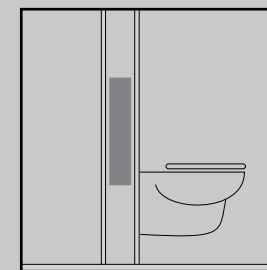

Light walls