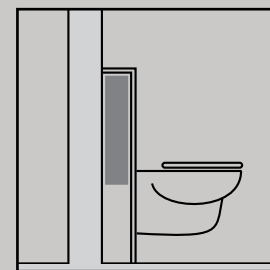

Finishing of the wall

WISA XS

Gypsum