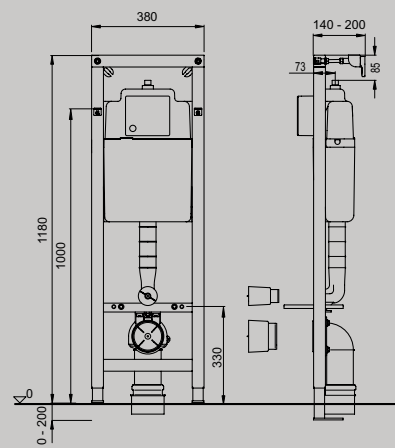

WISA XS MONT
art.nr. 8050452104