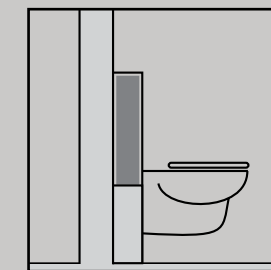

WISA XS mont

Wet construction

Easy installation

- All parts pre-installed.
- A suitable solution for every situation because of the compact system.
- Easy changing from mechanical to pneumatic and back.
- Easy access to the tank for service.

Convenience for consumers

- Big choice in design, materials and applications.
- New and contemporary materials.
- Dutch design and production.
- 10 year warranty and 25 year supply of spare parts guaranteed.
- Excellent quality.
- Powerful flush.

Control panels

Design and technology meet in the latest innovation by WISA. A line of luxury control panels for the XS system. The control panels are ultra thin, compact, and appear to be detached from the wall. Dutch design in combination with contemporary and trendy materials like aluminium, glass and stainless steel brings stylishness into your bathroom.