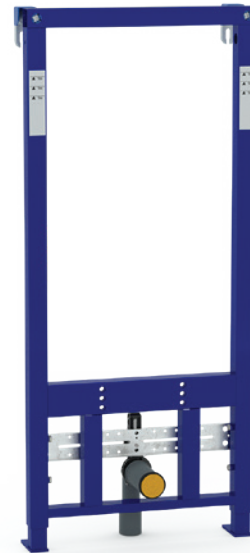

DUPLO BD

Article number:
8050452911

EAN-Code:
8711778103726

In addition to concealed cisterns and urinal elements, we provide elements for various other applications that offer versatile solutions for different construction projects, whether they involve new buildings or renovations, whether in the private or public sector.

Our adjustable support element for bidets ensure a secure and efficient installation for various bidets.

INSTALLATION METHOD

Installation in prefabricated walls, pre-wall installation in dry walls, universal installation into solid walls

PROPERTIES

Supporting, blue powder coated bidet element, square profile 40x40 mm

Pre-assembled fixing elements and adjustable feet (0-200 mm)

Height-adjustable retaining plate for wall panels

Height adjustable and swiveling drain elbow DN 40 / 50 with rubber seal for connection pipes DN 32 and DN 40

PRODUCT CONTAINS

Fastening rod M12 (distance dimension 180 mm)

Protective cap for raw construction and fixing material

PACKING

Pallet: 18 Pcs